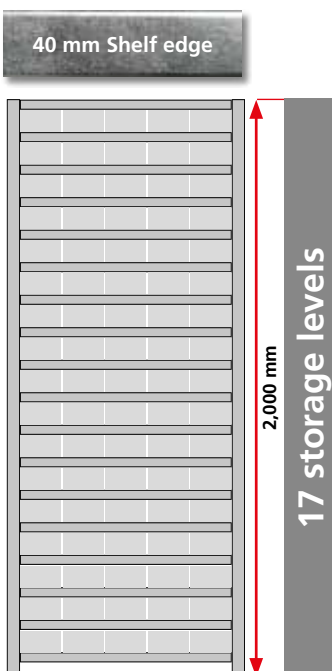

Shelving systems
Plug-in system

Shelving systems
Bolted system

Shelving systems
Office

Wide-span shelving

Pallet racking

Cantilever racking

Shelving systems and
mezzanine systems

» More storage levels with same shelf height

- Increase in storage levels with the same rack height
- with over 10 shelf bays you save a whole shelf

17 storage levels
at 2,000 mm shelf height

19 storage levels
at 2,000 mm shelf height

» Ergonomic operation due to lower overall height

- ergonomically advantageous operation due to optimised gripping heights
- shorter picking distances due to faster removal of the goods

2,300 mm Height
with 19 storage levels

2,000 mm Height
with 19 storage levels