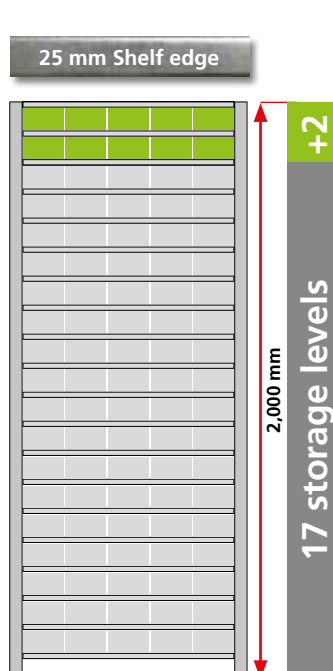

Shelving systems
Plug-in system

Shelving systems
Bolted system

Shelving systems
Office

Wide-span shelving

Pallet racking

Cantilever racking

Shelving systems and
mezzanine systems

» More storage levels with same shelf height

- Increase in storage levels with the same rack height
- with over 10 shelf bays you save a whole shelf

17 storage levels
at 2,000 mm shelf height

19 storage levels
at 2,000 mm shelf height

» Ergonomic operation due to lower overall height

- ergonomically advantageous operation due to optimised gripping heights
- shorter picking distances due to faster removal of the goods

2,300 mm Height
with 19 storage levels

2,000 mm Height
with 19 storage levels